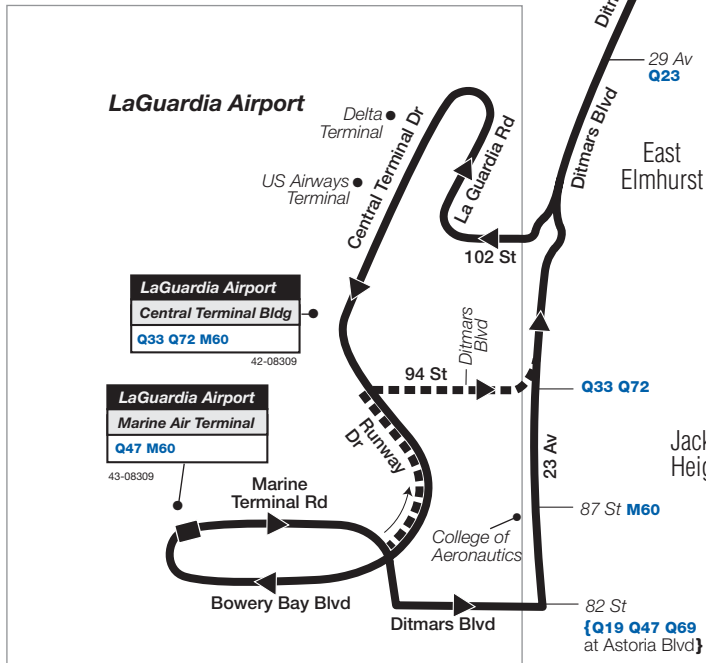

Flushing - Main St	
Main St/Roosevelt Av	
• MTA LIRR Flushing (at Main St and 41 Av) • (7) FLUSHING - MAIN ST • Bus Service:	
Q12 Q15/Q15A Q17 Q19 Q20A Q25 Q27 Q34 Q65 Q66 Q50LTD N20 N21 Day: Q44LTD Nite: Q44 Weekday: Q20B Q26 Q17LTD Q25LTD Q27LTD Q65LTD	
• Bus Service at 39 Av & Union St: Q13 Q16 Q26 • Bus Service at 41 Rd & Main St: Q58 Q58LTD	

006-10320

Q48 LEGEND

Terminal	Q23 Bus Transfer Point
(7 STATION NAME) Subway Connection	--- 12 AM to 6 AM Service Eastbound
	MTA LIRR Railroad Station

qu048a10320_cs

For subway and rail station accessibility, please see The Map, subway timetables, or www.mta.info.

For Accessible subway stations, travel directions and other information:
Call 511 or visit www.mta.info