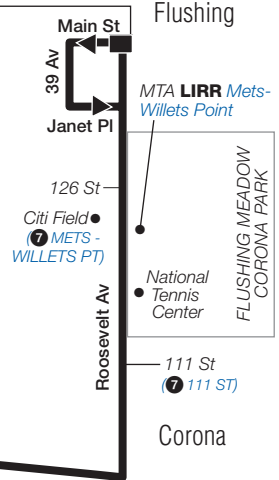

Flushing - Main St	
Main St/Roosevelt Av	
• MTA LIRR Flushing (at Main St and 41 Av) • (7) FLUSHING - MAIN ST • Bus Service:	
Q12 Q15/Q15A Q17 Q19 Q20A Q25 Q27 Q34 Q65 Q66 Q50LTD N20 N21 Day: Q44LTD Nite: Q44 Weekday: Q20B Q26 Q17LTD Q25LTD Q27LTD Q65LTD	
• Bus Service at 39 Av & Union St: Q13 Q16 Q26 • Bus Service at 41 Rd & Main St: Q58 Q58LTD	

006-10320

Q48 LEGEND

Terminal	Q23 Bus Transfer Point
(7 STATION NAME) Subway Connection	--- 12 AM to 6 AM Service Eastbound
	MTA LIRR Railroad Station

qu048a10320_cs

For subway and rail station accessibility, please see The Map, subway timetables, or www.mta.info.

For Accessible subway stations, travel directions and other information:
Call 511 or visit www.mta.info