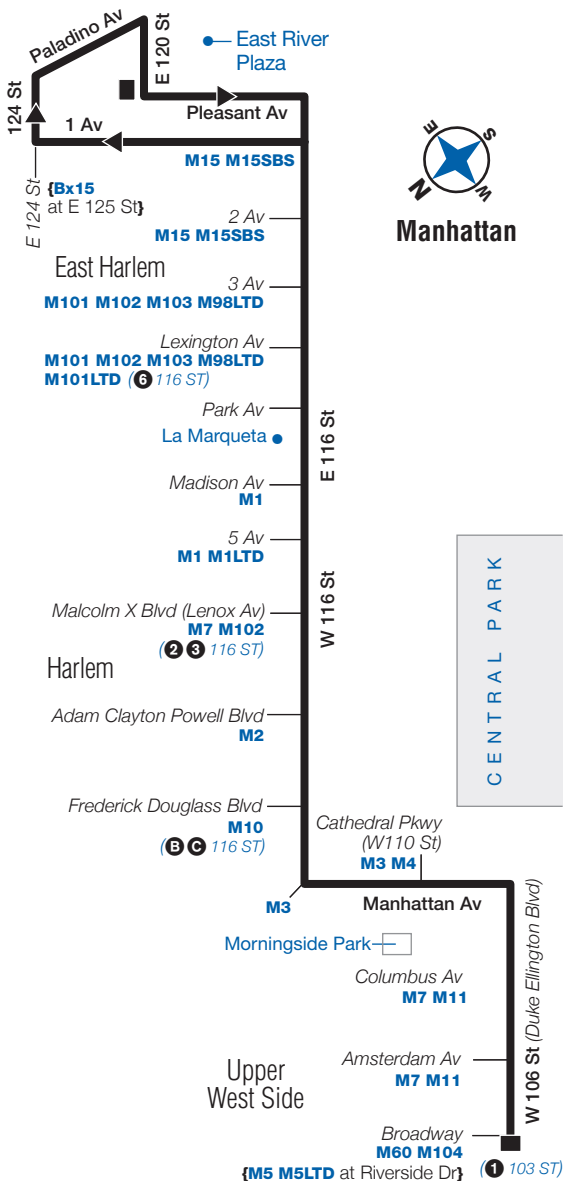

ma116a12018_cs

M116 MAP LEGEND

Local/Limited/SBS Bus Transfers: shown in bold blue type.

Terminal

Point of Interest

(C STATION NAME)

Subway Connection

For Accessible subway stations, travel directions and other information:

Call 511 or visit www.mta.info