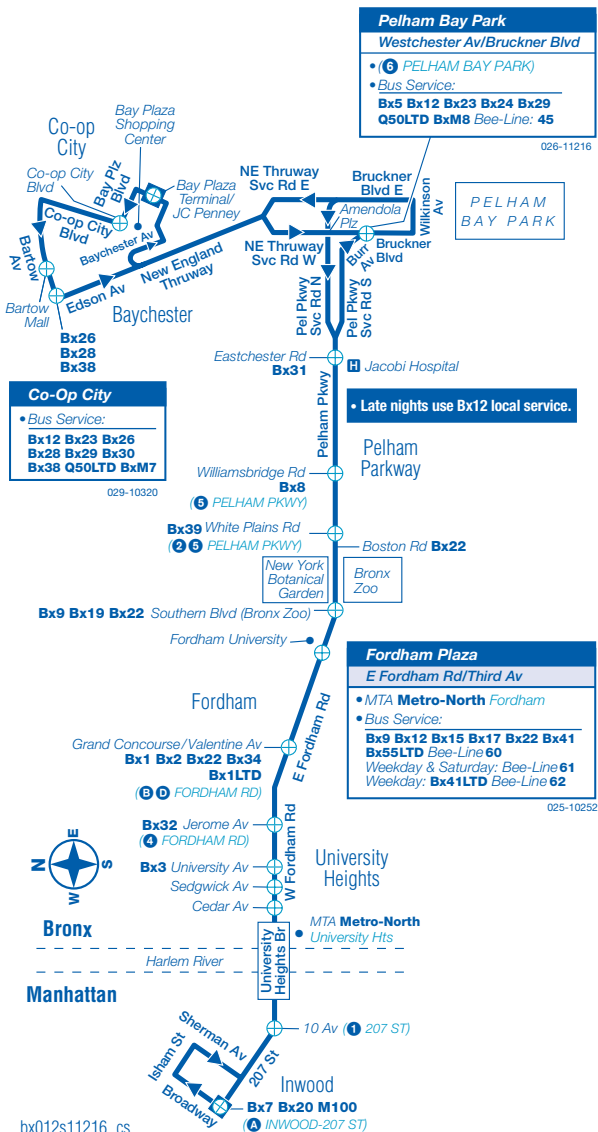

Bx12 +selectbusservice

+selectbusservice

⊕ Terminal

⊕ Stop

MTA Metro-North
Railroad Station

Bx22 Bus Transfer Point

(2) STATION NAME
Subway Connection

Summer only – Bx12
local buses provide service
to Orchard Beach

♿ For subway and rail station accessibility, please see The Map, subway timetables, or www.mta.info.

For travel information, call 718-330-1234
or visit www.mta.info