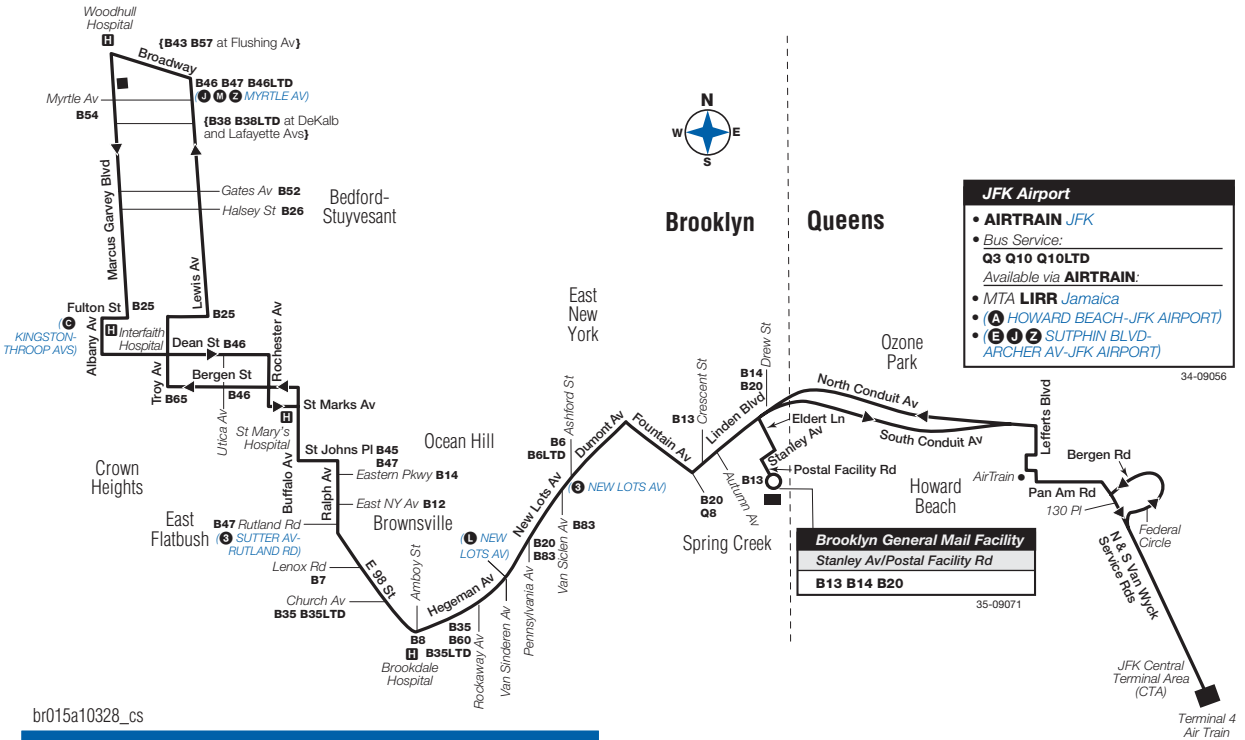

br015a10328_cs

B15 LEGEND

B54 Bus Transfer Point

(J) STATION NAME
Subway Connection

MTA LIRR Railroad Station

For subway and rail station accessibility, please see The Map, subway timetables, or www.mta.info.

For Accessible subway stations, travel directions and other information:

Call 511 or visit www.mta.info