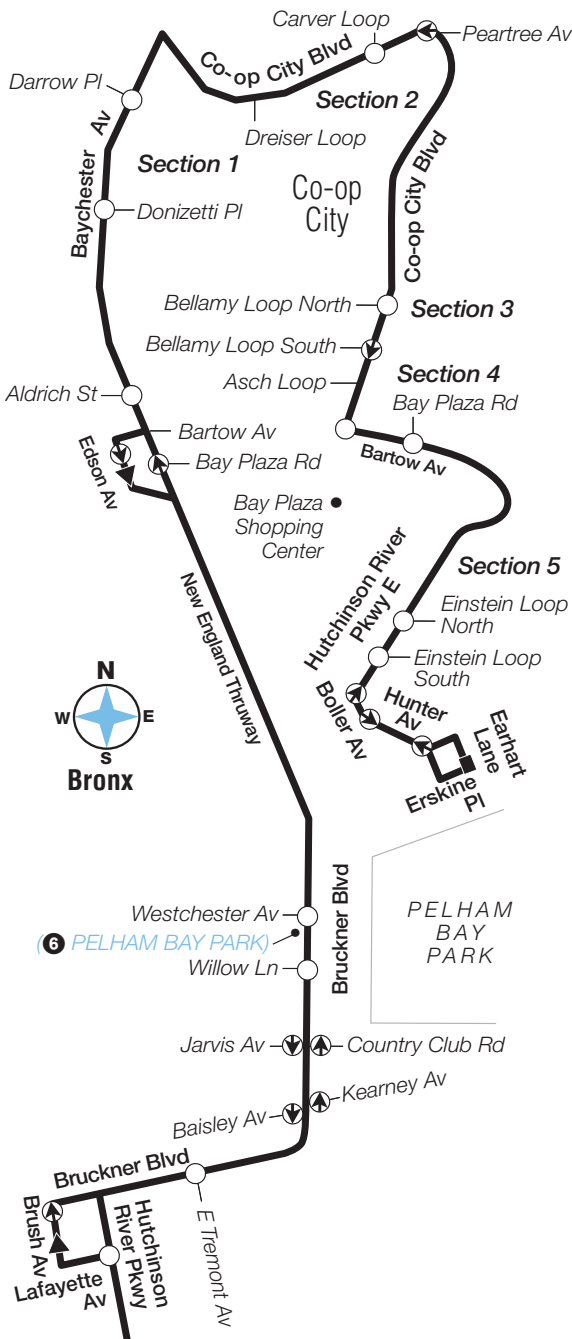

Q50 Saturday Service

From Co-op City, Bronx, to Flushing, Queens

Section 5 Earhart Ln/ Erskine Pl	Section 3 Co-op City Bl/ Bellamy LP	Pelham Bay Pk Pelham Bay Park Sta	Flushing 39 Av/ Main St
6:05	6:15	6:31	6:51
6:35	6:45	7:01	7:21
7:05	7:15	7:31	7:56
7:35	7:45	8:01	8:26
8:05	8:15	8:31	8:56
8:35	8:45	9:01	9:26
9:05	9:15	9:31	9:56
9:35	9:45	10:01	10:26
10:05	10:15	10:31	10:56
10:35	10:45	11:01	11:26
11:05	11:15	11:31	11:56
11:35	11:45	12:01	12:26
12:05	12:15	12:31	12:56
12:35	12:45	1:01	1:26
1:05	1:15	1:31	1:56
1:35	1:45	2:01	2:26
2:05	2:15	2:31	2:56
2:35	2:45	3:01	3:26
3:05	3:15	3:31	3:56
3:35	3:45	4:01	4:26
4:05	4:15	4:31	4:56
4:35	4:45	5:01	5:26
5:05	5:15	5:31	5:56
5:35	5:45	6:01	6:26
6:05	6:15	6:31	6:56
6:35	6:45	7:01	7:26
7:05	7:15	7:31	7:56
7:35	7:45	8:01	8:26
8:05	8:15	8:31	8:56
8:35	8:45	9:01	9:26
9:05	9:15	9:31	9:56
9:35	9:45	10:01	10:26
10:05	10:15	10:31	10:56
11:05	11:15	11:31	11:56
12:05	12:15	12:31	12:51

Q50 Sunday Service

From Flushing, Queens, to Co-op City, Bronx

Flushing Roosevelt Av/ Main St	Pelham Bay Pk Pelham Bay Park Sta	Section 3 Co-op City Bl/ Bellamy LP	Section 5 Earhart Ln/ Erskine Pl
5:55	6:20	6:36	6:46
6:25	6:50	7:06	7:16
6:55	7:20	7:36	7:46
7:25	7:55	8:11	8:21
7:55	8:25	8:41	8:51
8:25	8:55	9:11	9:21
8:55	9:25	9:41	9:51
9:25	9:55	10:11	10:21
9:55	10:25	10:41	10:51
10:25	10:55	11:11	11:21

to / from Queens via Hutchinson River Pkwy and Bronx-Whitestone Bridge

to / from Bronx via
and Bronx-Whitestone Bridge

Bronx

Hutchinson
River Expwy

Whitestone Br
Bronx-Whitestone Br

RIVER

EAST

Whitestone

39 Av
Prince St

Main St
Roosevelt Av

(7 FLUSHING-MAIN ST)

MTA LIRR Flushing

Flushing

Q50 LIMITED-STOP LEGEND

Terminal

Limited Stop