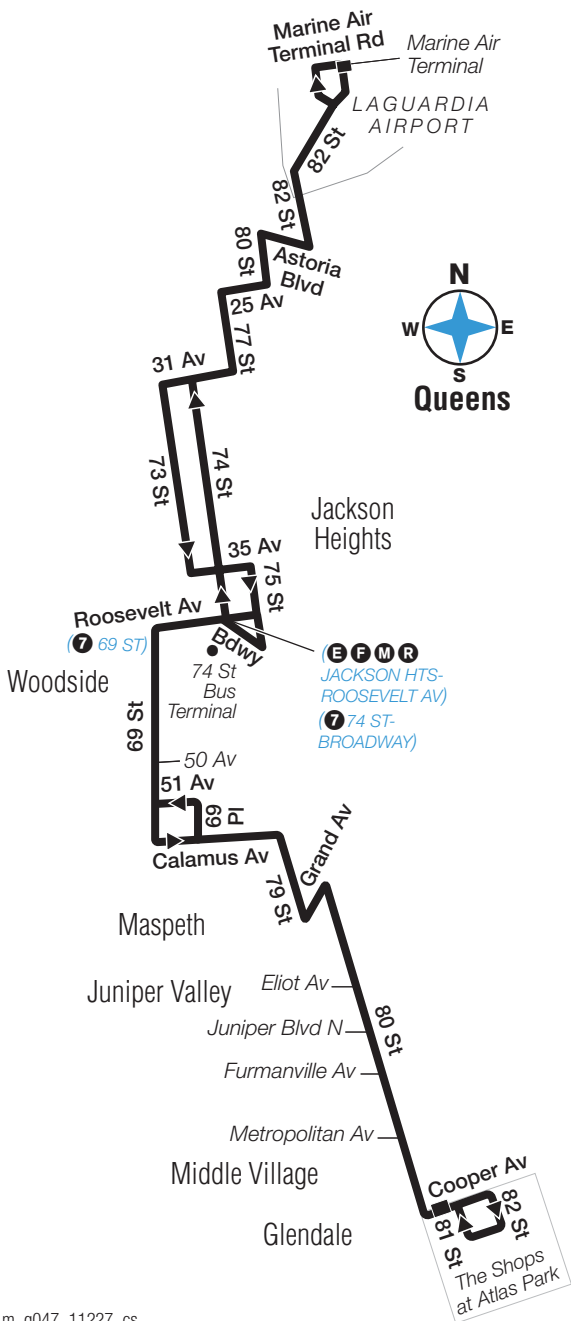

m_q047_11227_cs

Q47 LEGEND

■ Terminal

(E STATION NAME)
Subway Connection